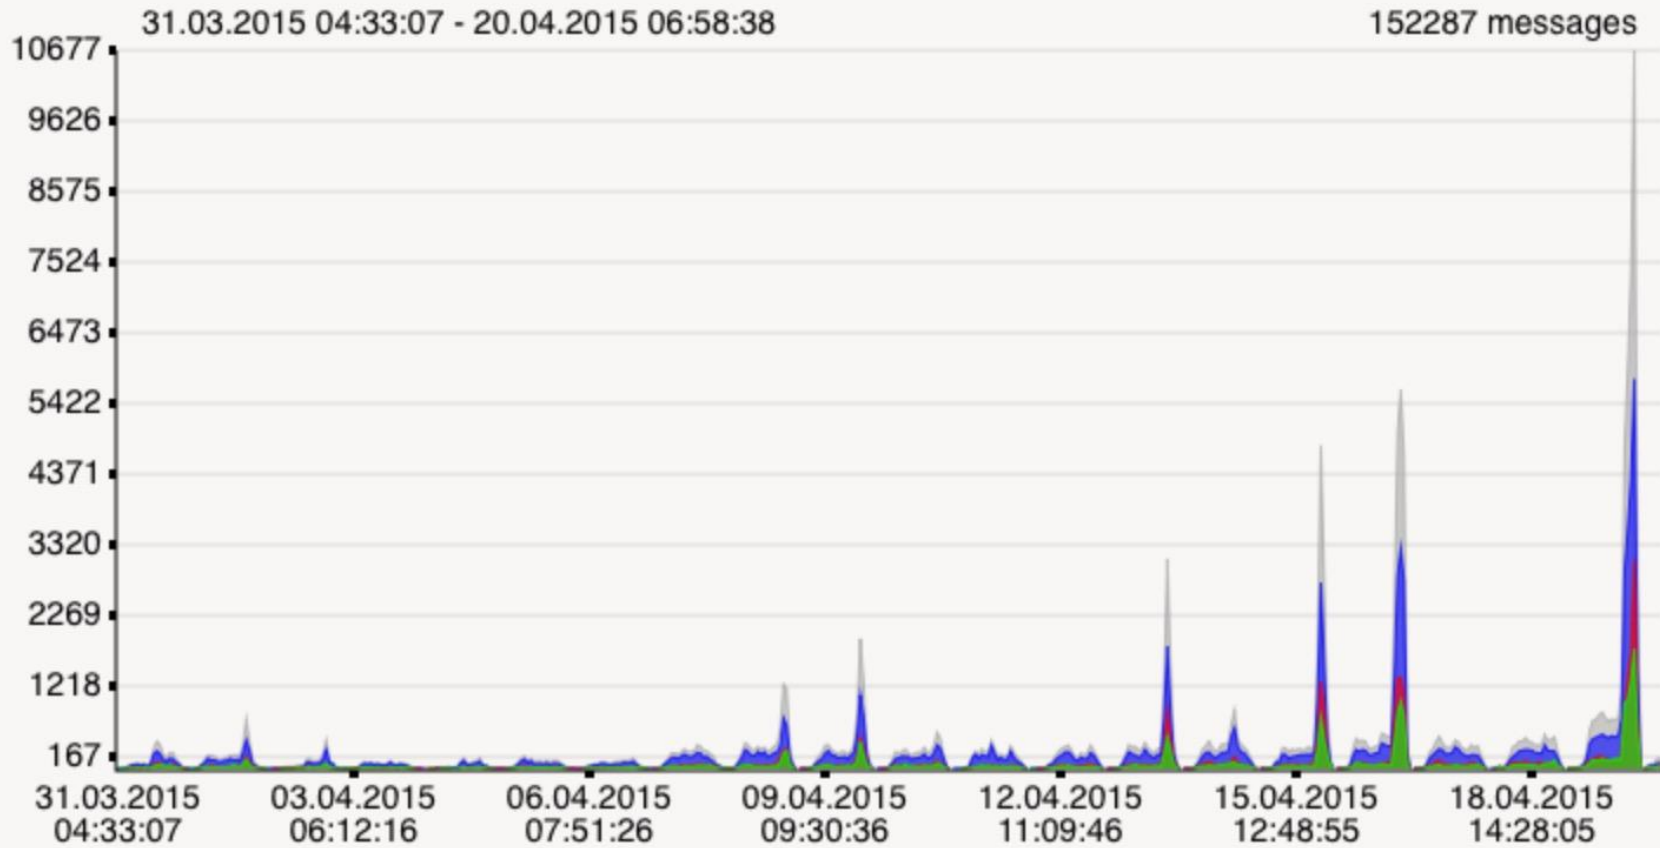

GRAPH

- Sentiment in timeline
- Pie chart to visualize a total view of classification

MAP

- Heatmap visualization of data location and density
- Regional sentiment classification

Graph

Default 19.5.2015 20.5.2015 Turku Helsinki Tampere Oulu Kuopio Bryssel