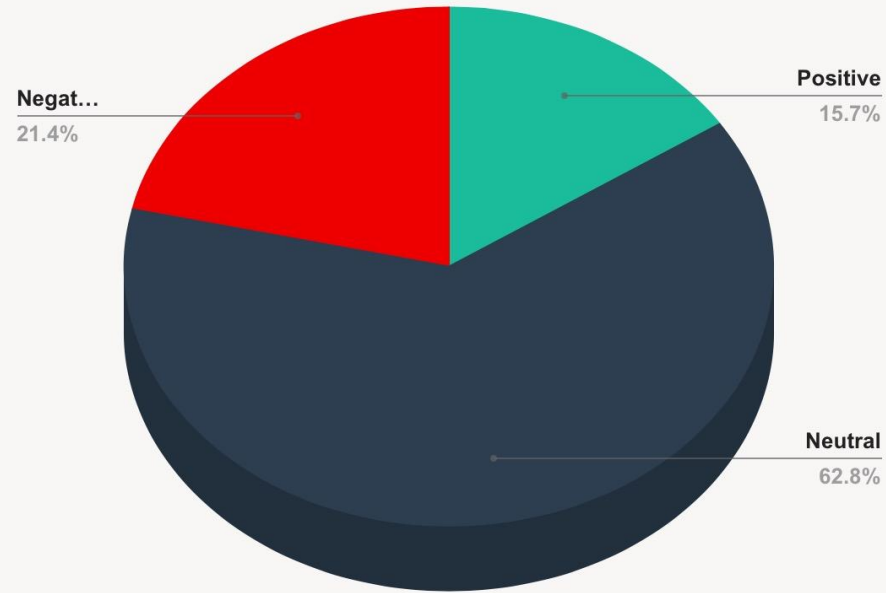

Pie chart

Default

Default

19.5.2015

20.5.2015

Turku

Helsinki