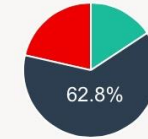

Pie chart

Default

Default

19.5.2015

20.5.2015

Turku

Helsinki